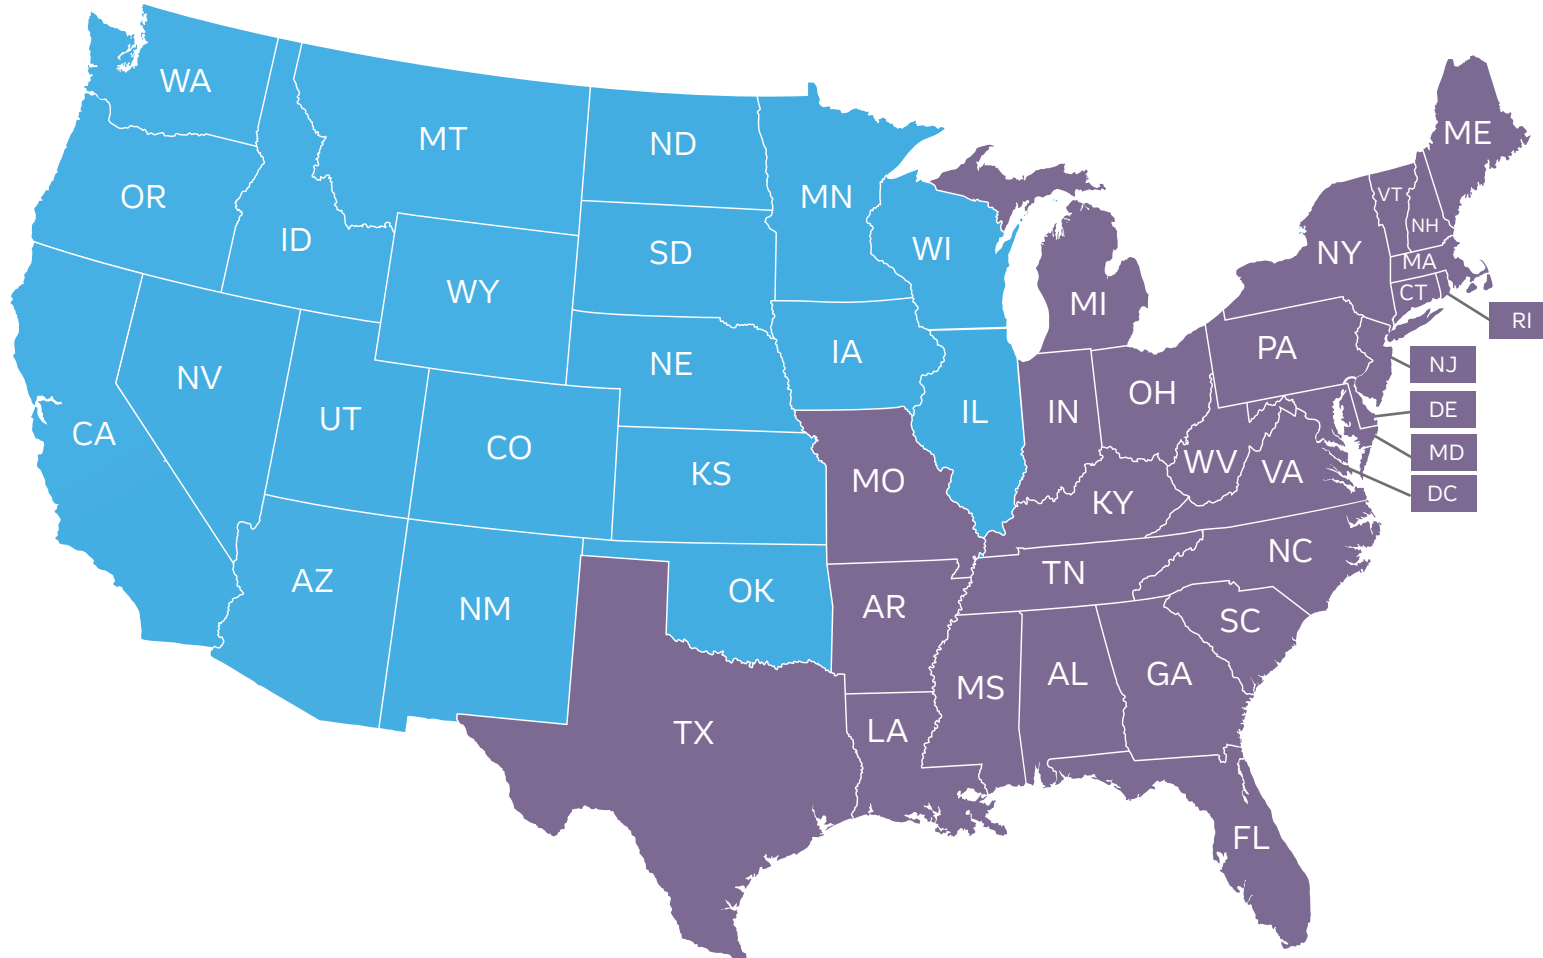

 Barbara Nelson: NW Region
AZ, CA, CO, IA, ID, IL, KS, MN, MT, NE, ND, NM, NV, OK, OR, SD, TX, UT, WA, WI, WY
barbara.nelson@truist.com | 425-417-6264

 Rachel Bailey: SE Region
AL, AR, CT, DC, DE, FL, GA, IN, KY, LA, MA, MD, ME, MI, MO, MS, NC, NH, NJ, NY, OH, PA, RI, SC, TN, TX, VA, VT, WV
rachel.bailey@truist.com | 804-658-4461